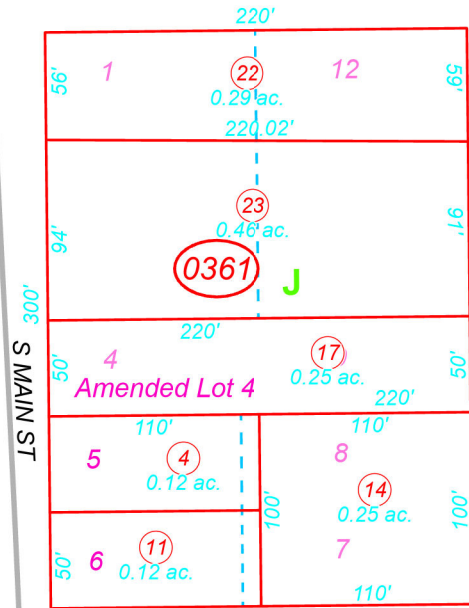

06	05	04	03	02	01
07	08	09	10	11	12
18	17	16	15	14	13
19	20	21	22	23	24
30	29	28	27	26	25
31	32	33	34	35	36

HUMBOLDT COUNTY

NE1/4 SW1/4 SEC. 25 T.42N. R.39E.

Paradise Valley

NOTE: This plat is for assessment purposes only and does not represent a survey of the lands on this plat.

Map prepared by:
HUMBOLDT COUNTY ASSESSOR'S OFFICE
WINNEMUCCA, NEVADA 89445

4-36

1"=100'
M.D.B. & M.

42N39E

37

2ND SOUTH ST

EAST ST

3RD SOUTH ST

Old Kemler Fence

15
15.11 ac.

33
Page 1

53

4TH SOUTH ST

RICHARDS DR

16
0.41 ac.

34
Page 1