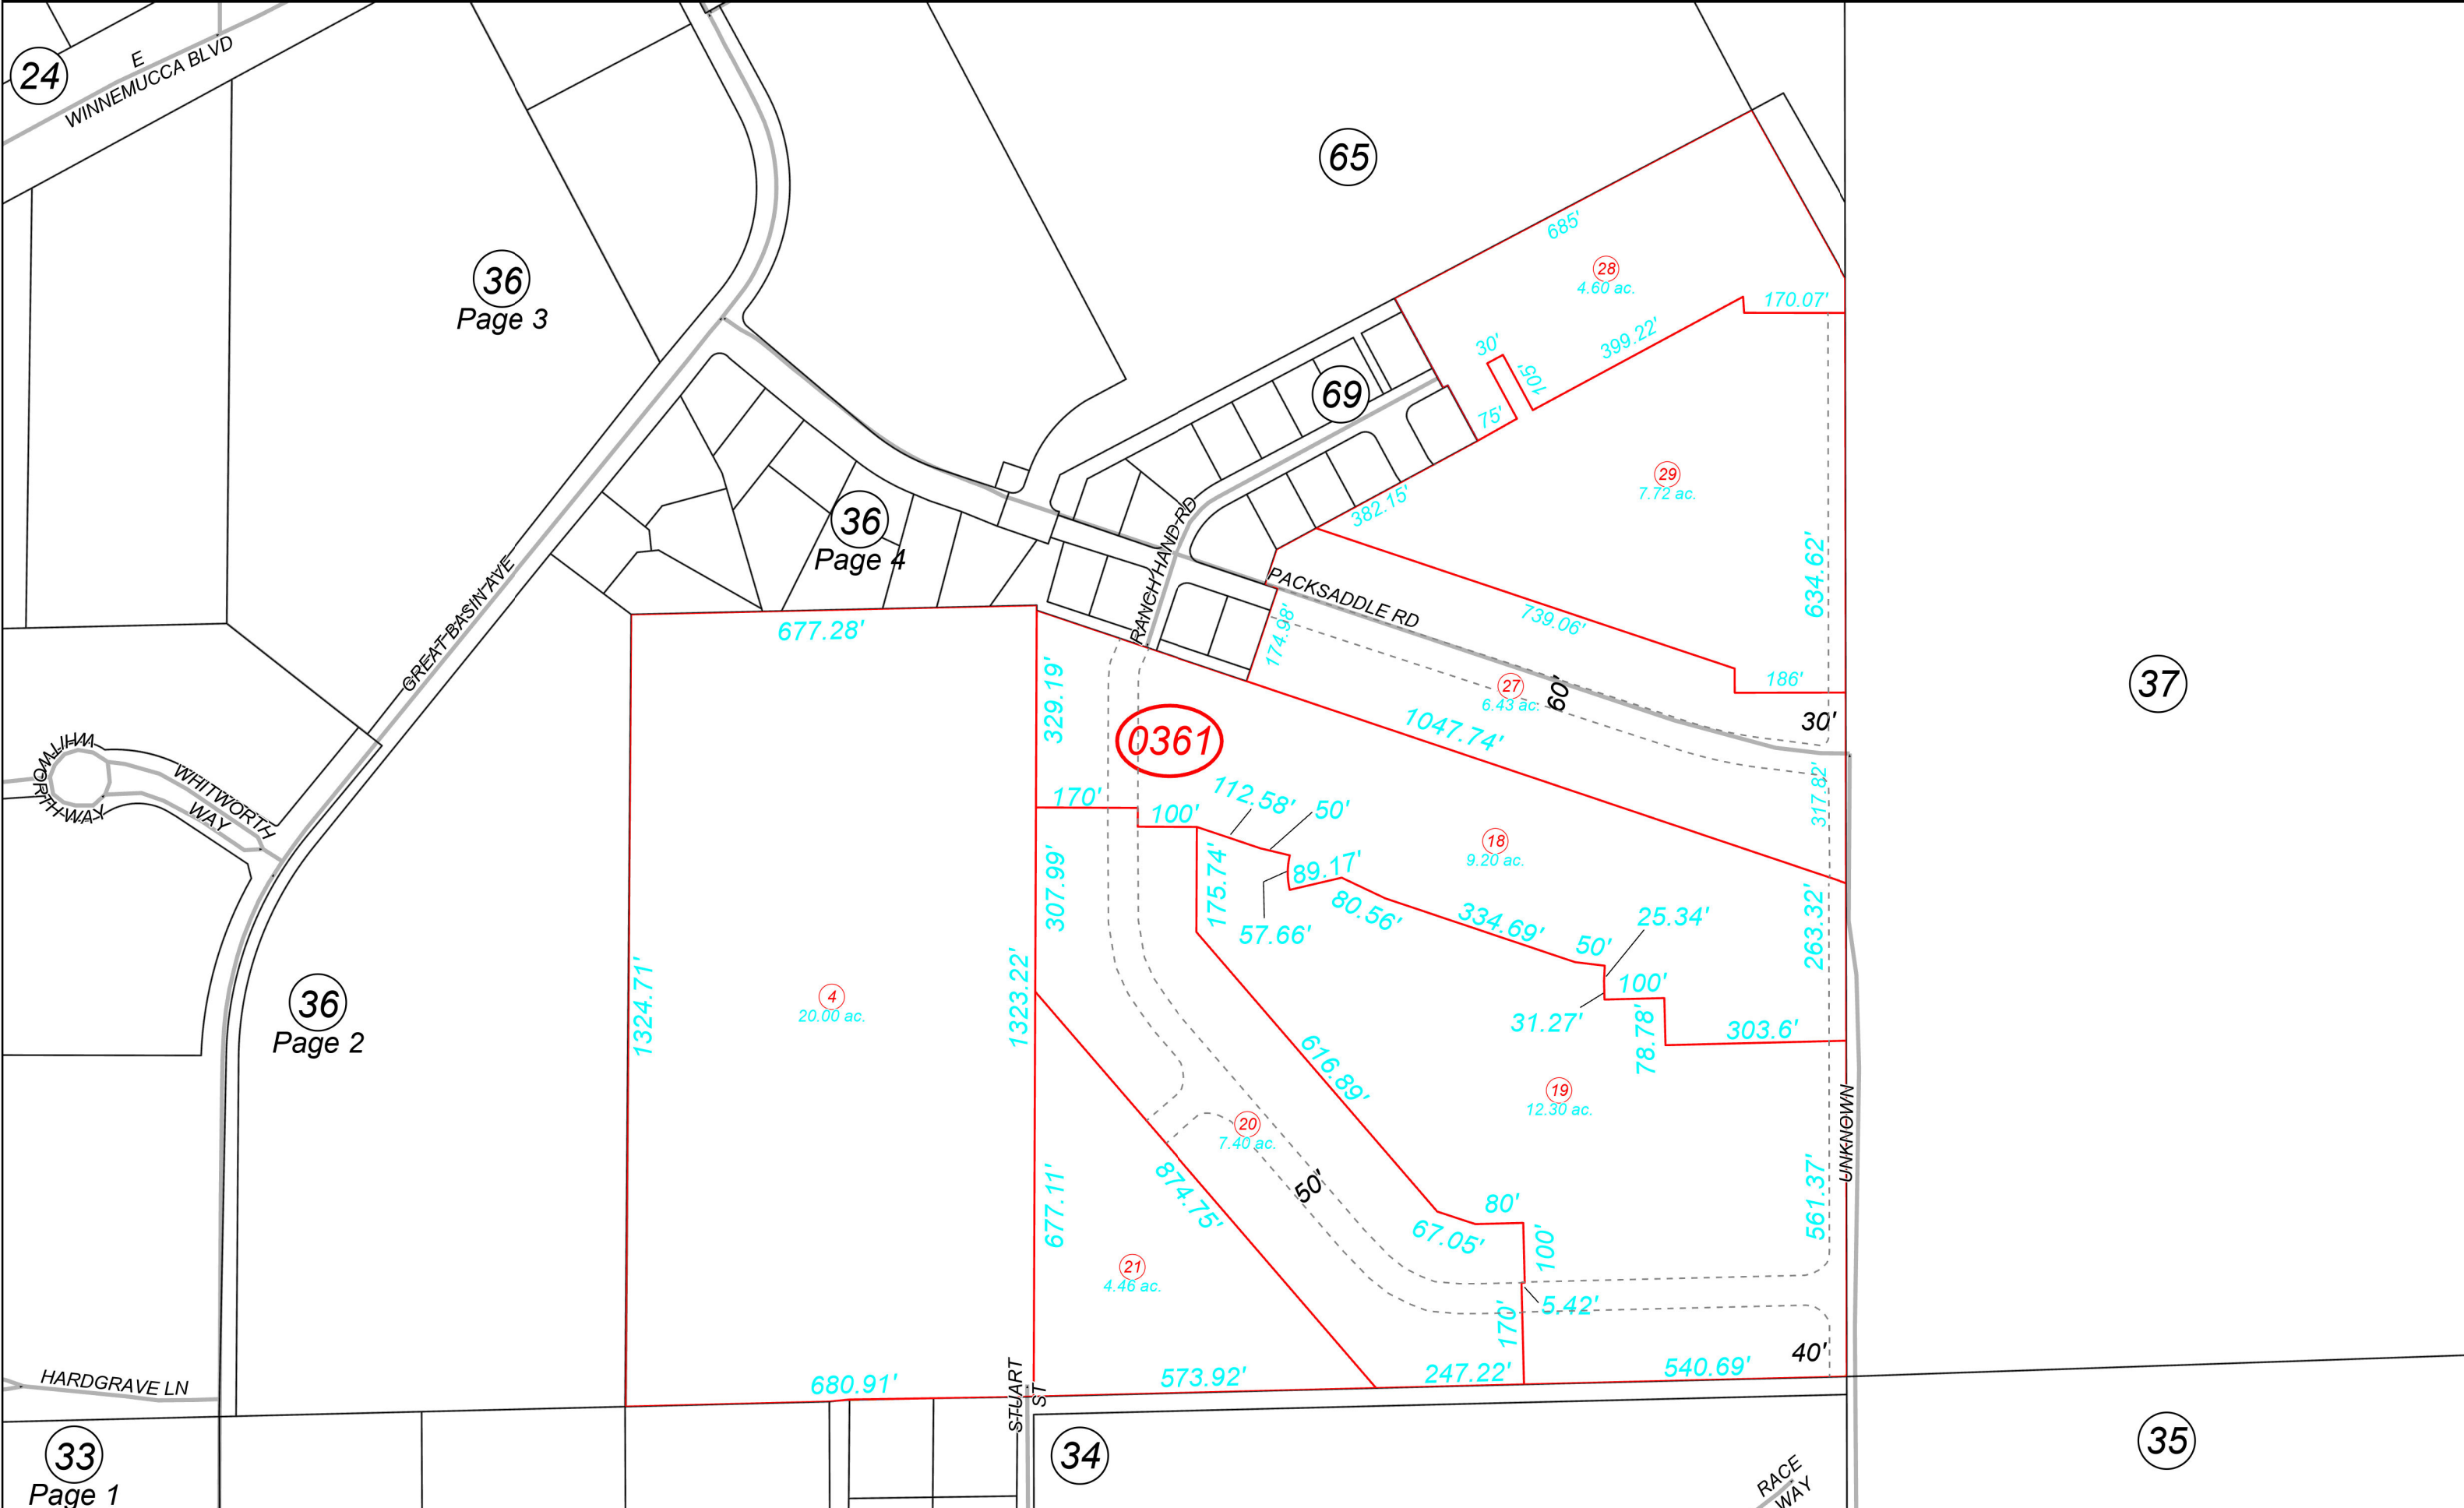

06	05	04	03	02	01
07	08	09	10	11	12
18	17	16	15	14	13
19	20	21	22	23	24
30	29	28	27	26	25
31	32	33	34	35	36

# HUMBOLDT COUNTY

Winnemucca

NOTE: This plat is for assessment purposes only and does not represent a survey of the lands on this plat.

Map prepared by:  
HUMBOLDT COUNTY ASSESSOR'S OFFICE  
WINNEMUCCA, NEVADA 89445

**16-36**

Page 1 of 4

1"=250'

M.D.B. & M.

36N38E

37

35