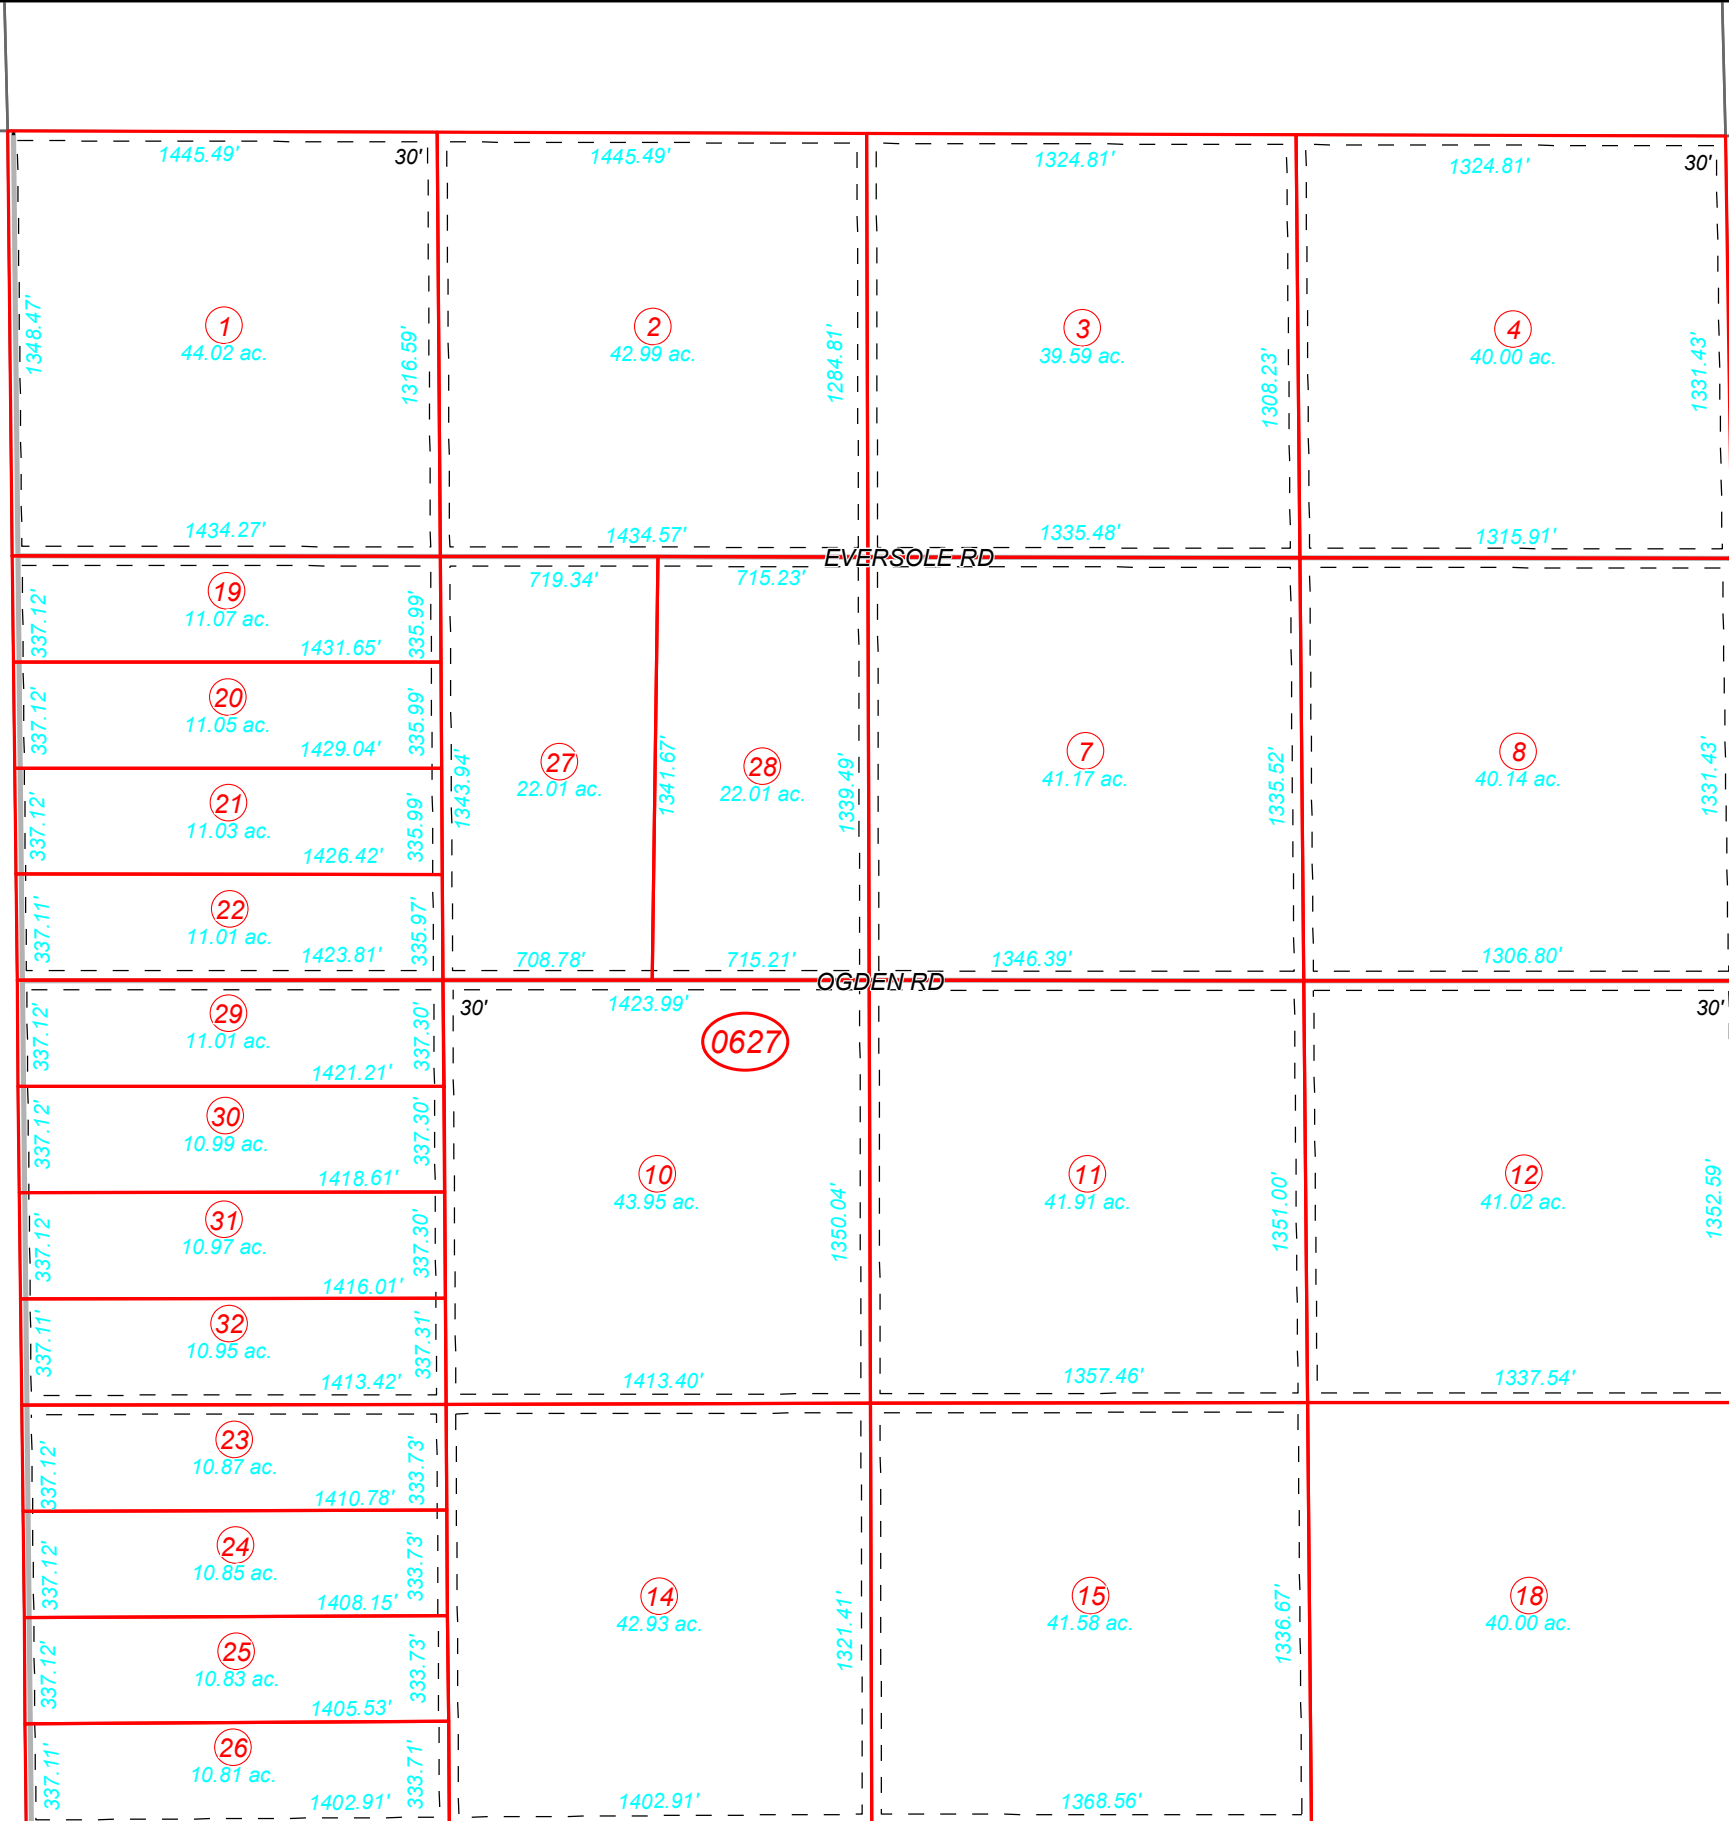

06	05	04	03	02	01
07	08	09	10	11	12
18	17	16	15	14	13
19	20	21	22	23	24
30	29	28	27	26	25
31	32	33	34	35	36

# HUMBOLDT COUNTY

SEC. 21 T.36N. R.36E.

NOTE: This plat is for assessment purposes only and does not represent a survey of the lands on this plat.

Map Prepared by:  
HUMBOLDT COUNTY ASSESSOR'S OFFICE  
WINNEMUCCA, NEVADA 89445

36N36E

78

SIERRA PASS RD

36  
Page 1

YELLOW SAGE RD