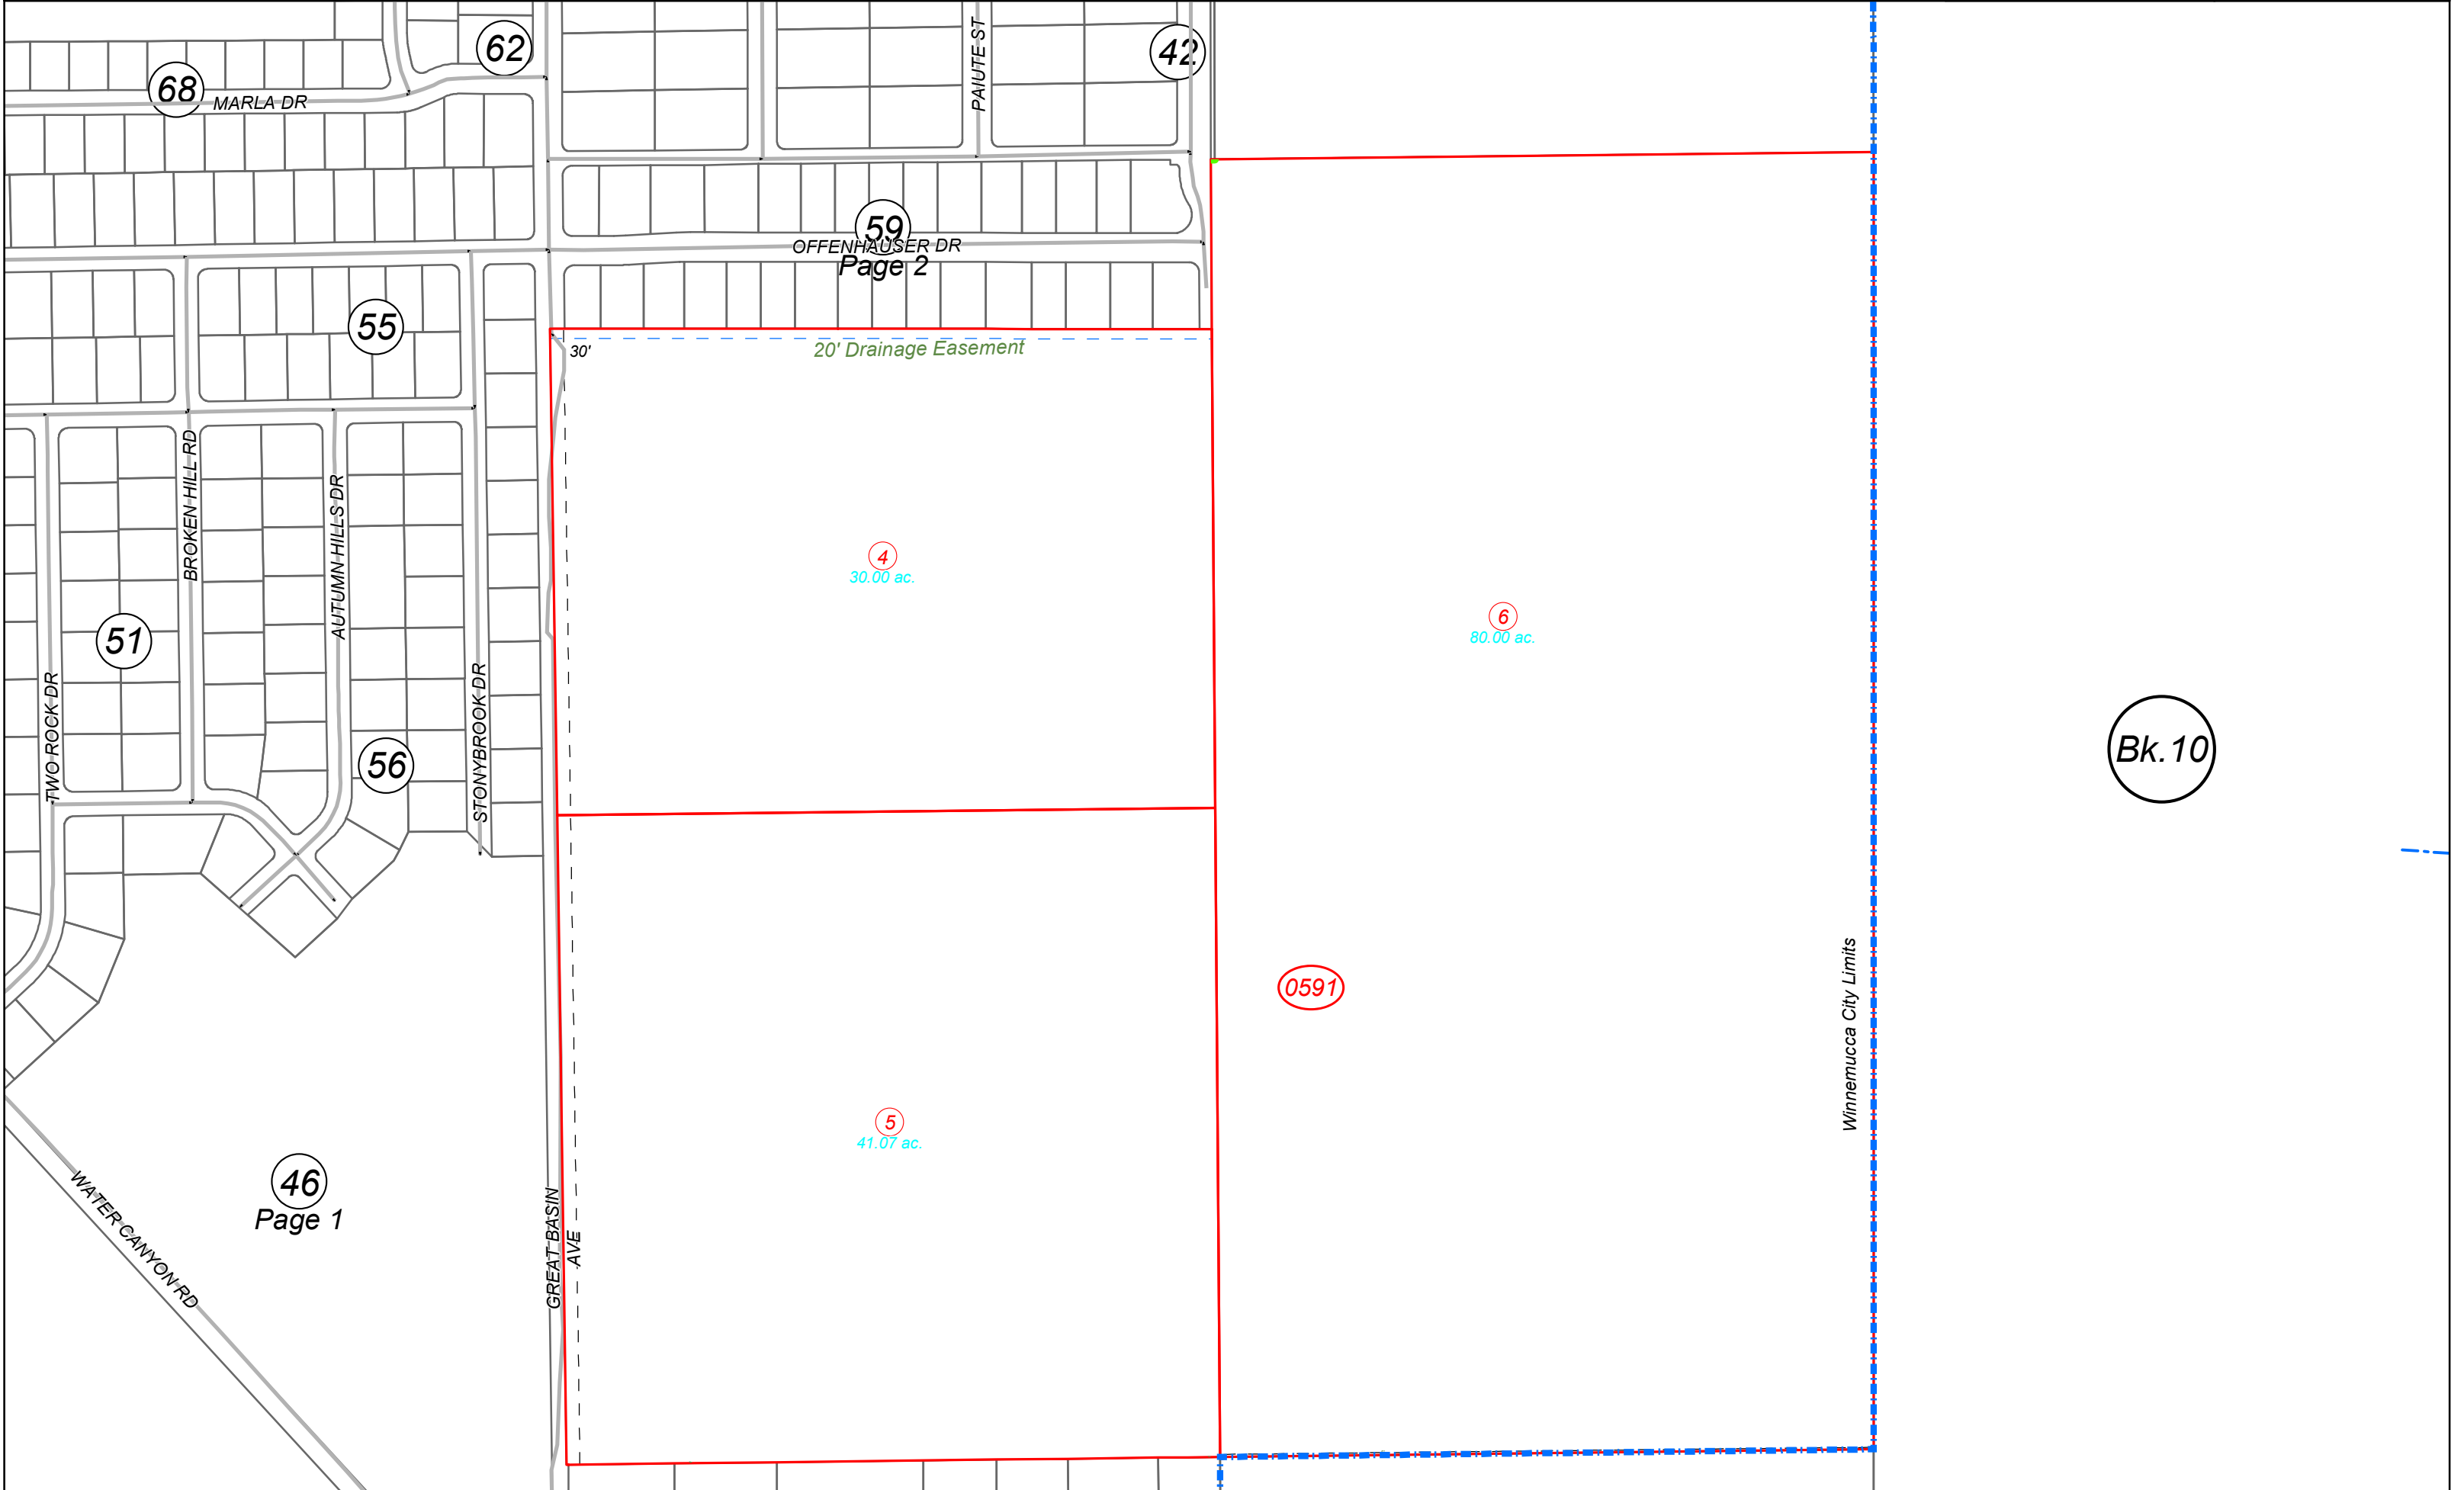

HUMBOLDT COUNTY

PT. W1/2 NE1/4 SEC. 33 T.36N. R.38E.

Winnemucca

NOTE: This plat is for assessment purposes only and does not represent a survey of the lands on this plat.

Map Prepared by:
HUMBOLDT COUNTY ASSESSOR'S OFFICE
WINNEMUCCA, NEVADA 89445

16-59

Page 1 of 2

1"=300'

M.D.B. & M.

06	05	04	03	02	01
07	08	09	10	11	12
18	17	16	15	14	13
19	20	21	22	23	24
30	29	28	27	26	25
31	32	33	34	35	36

36N38E

4
30.00 ac.

6
80.00 ac.

5
41.07 ac.

0591

46
Page 1

59
Page 2

Bk. 10

Winnemucca City Limits