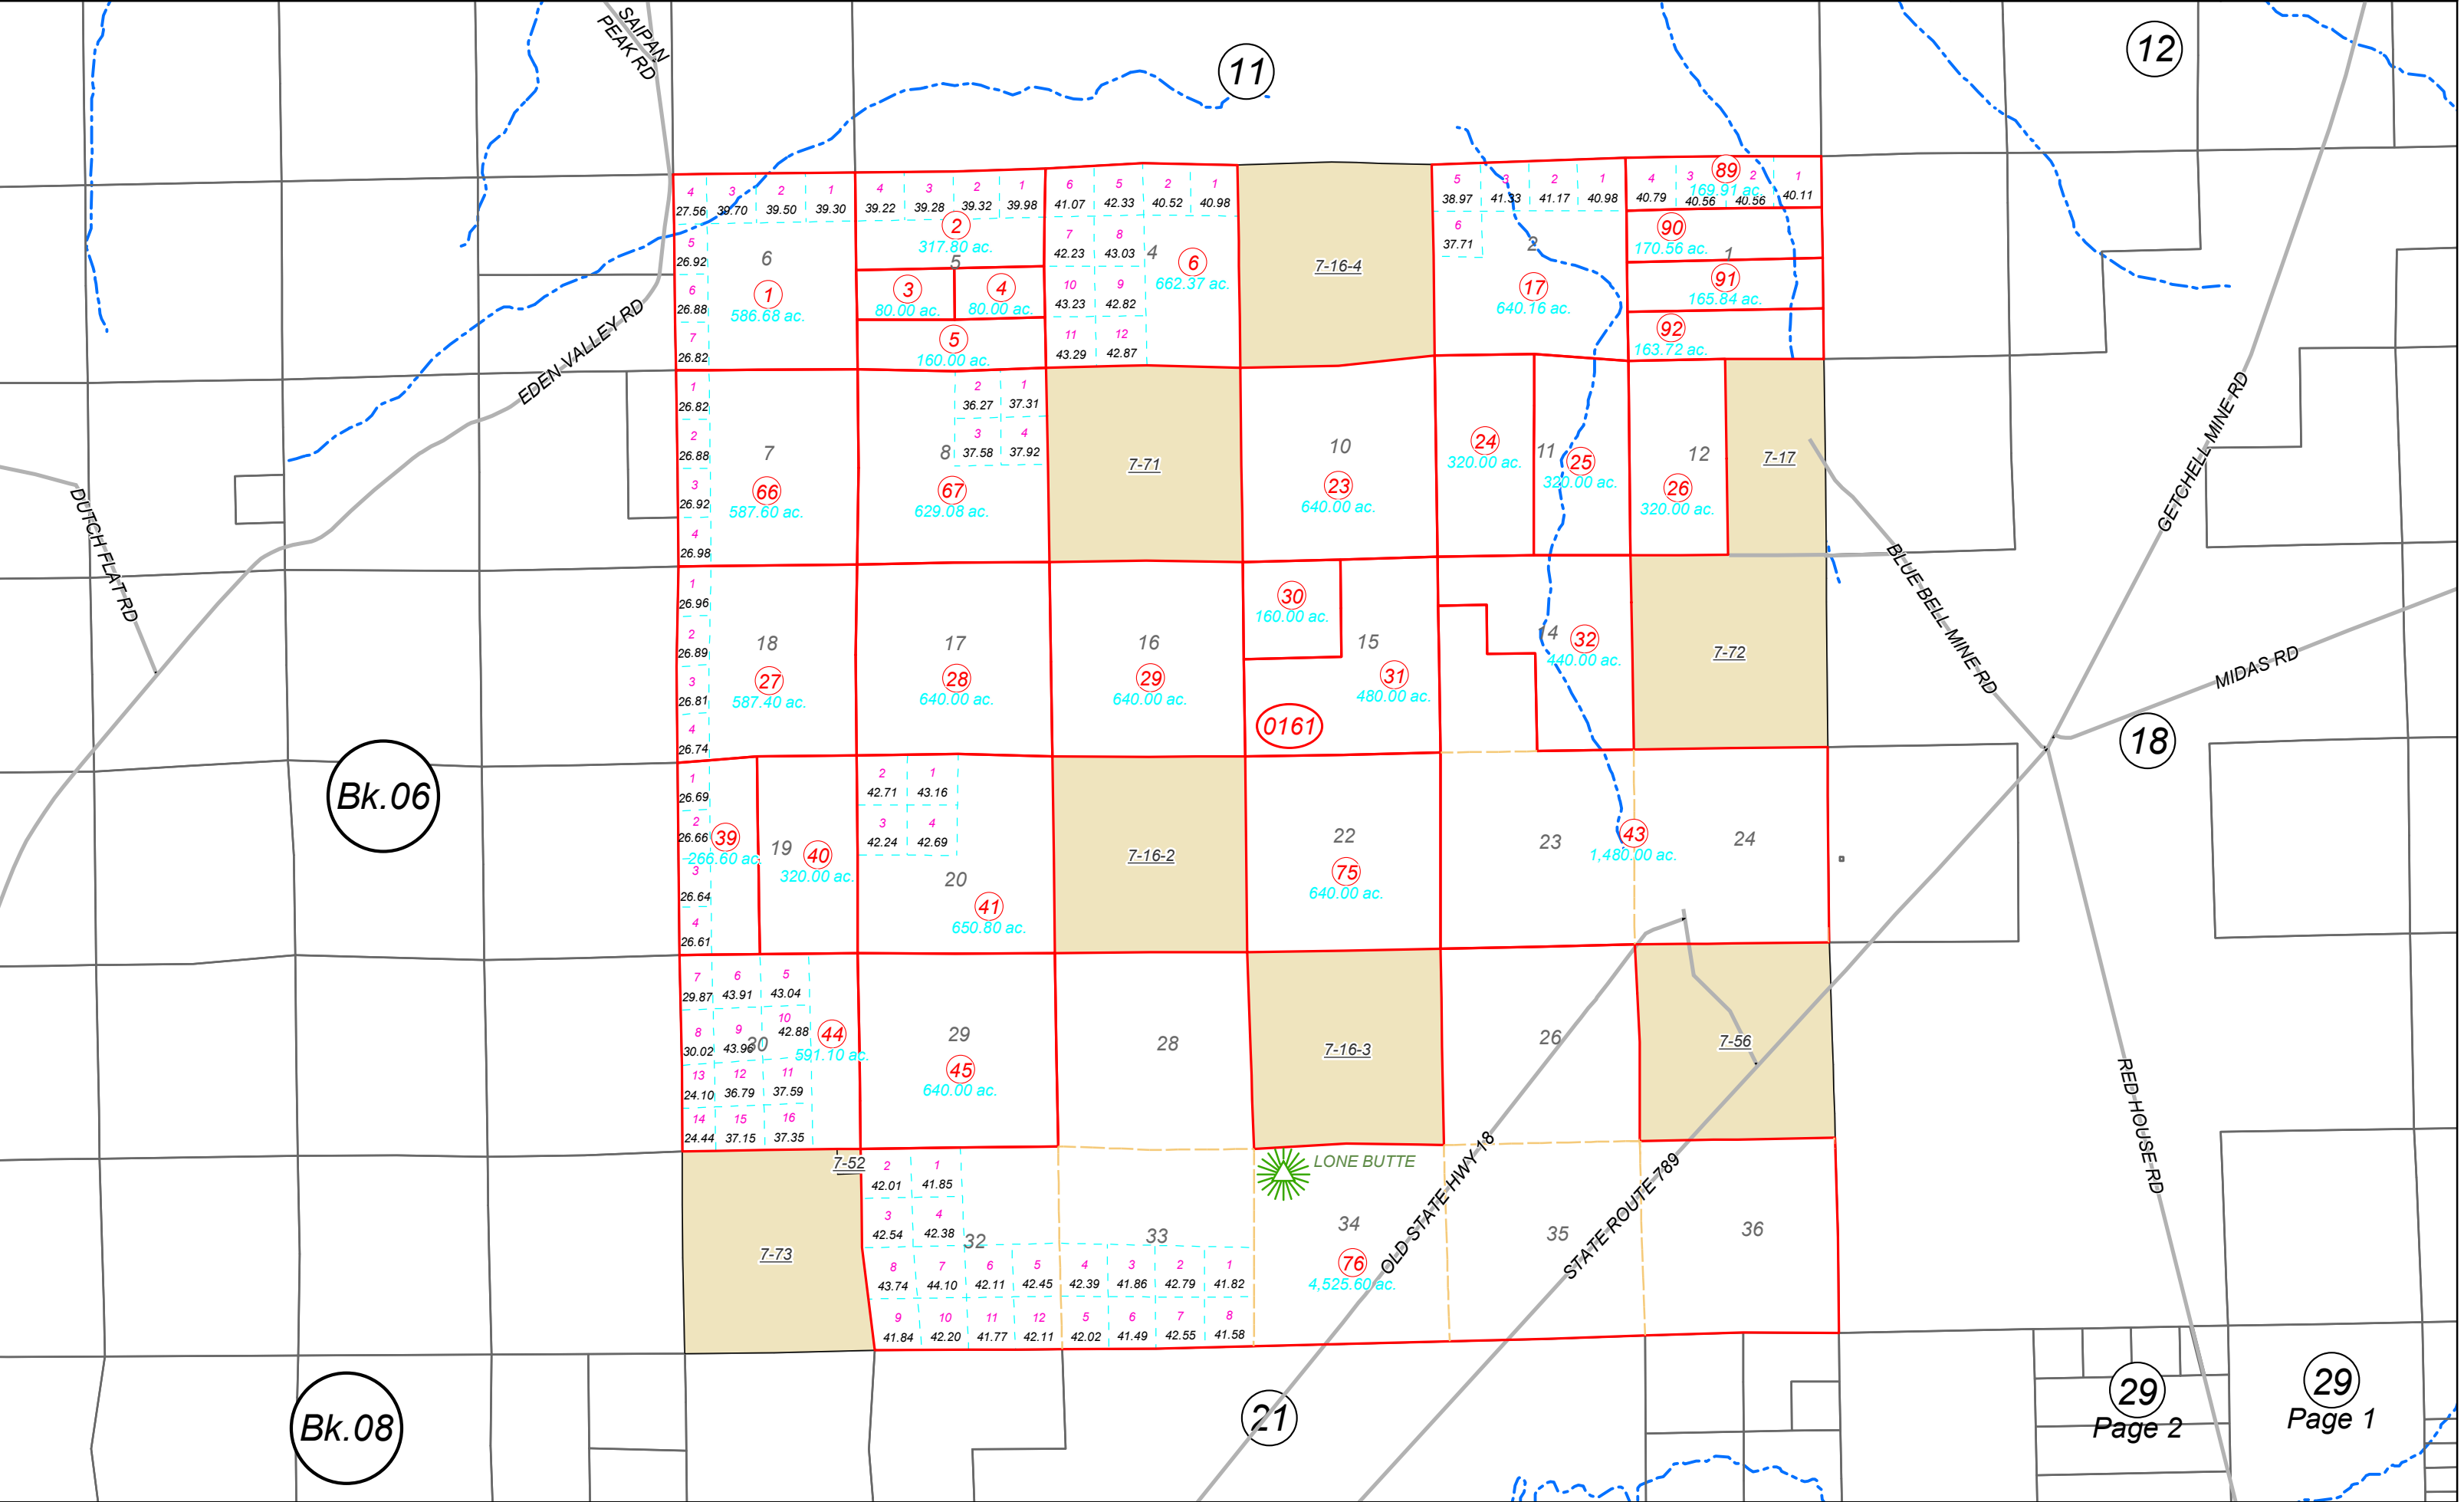

# HUMBOLDT COUNTY

T.37N. R.41E.

NOTE: This plat is for assessment purposes only and does not represent a survey of the lands on this plat.

Map Prepared by:  
HUMBOLDT COUNTY ASSESSOR'S OFFICE  
WINNEMUCCA, NEVADA 89445

## 7-16

Page 1 of 4

1"=4,000'

M.D.B. & M.

37N41E

Bk.06

Bk.08

29  
Page 2