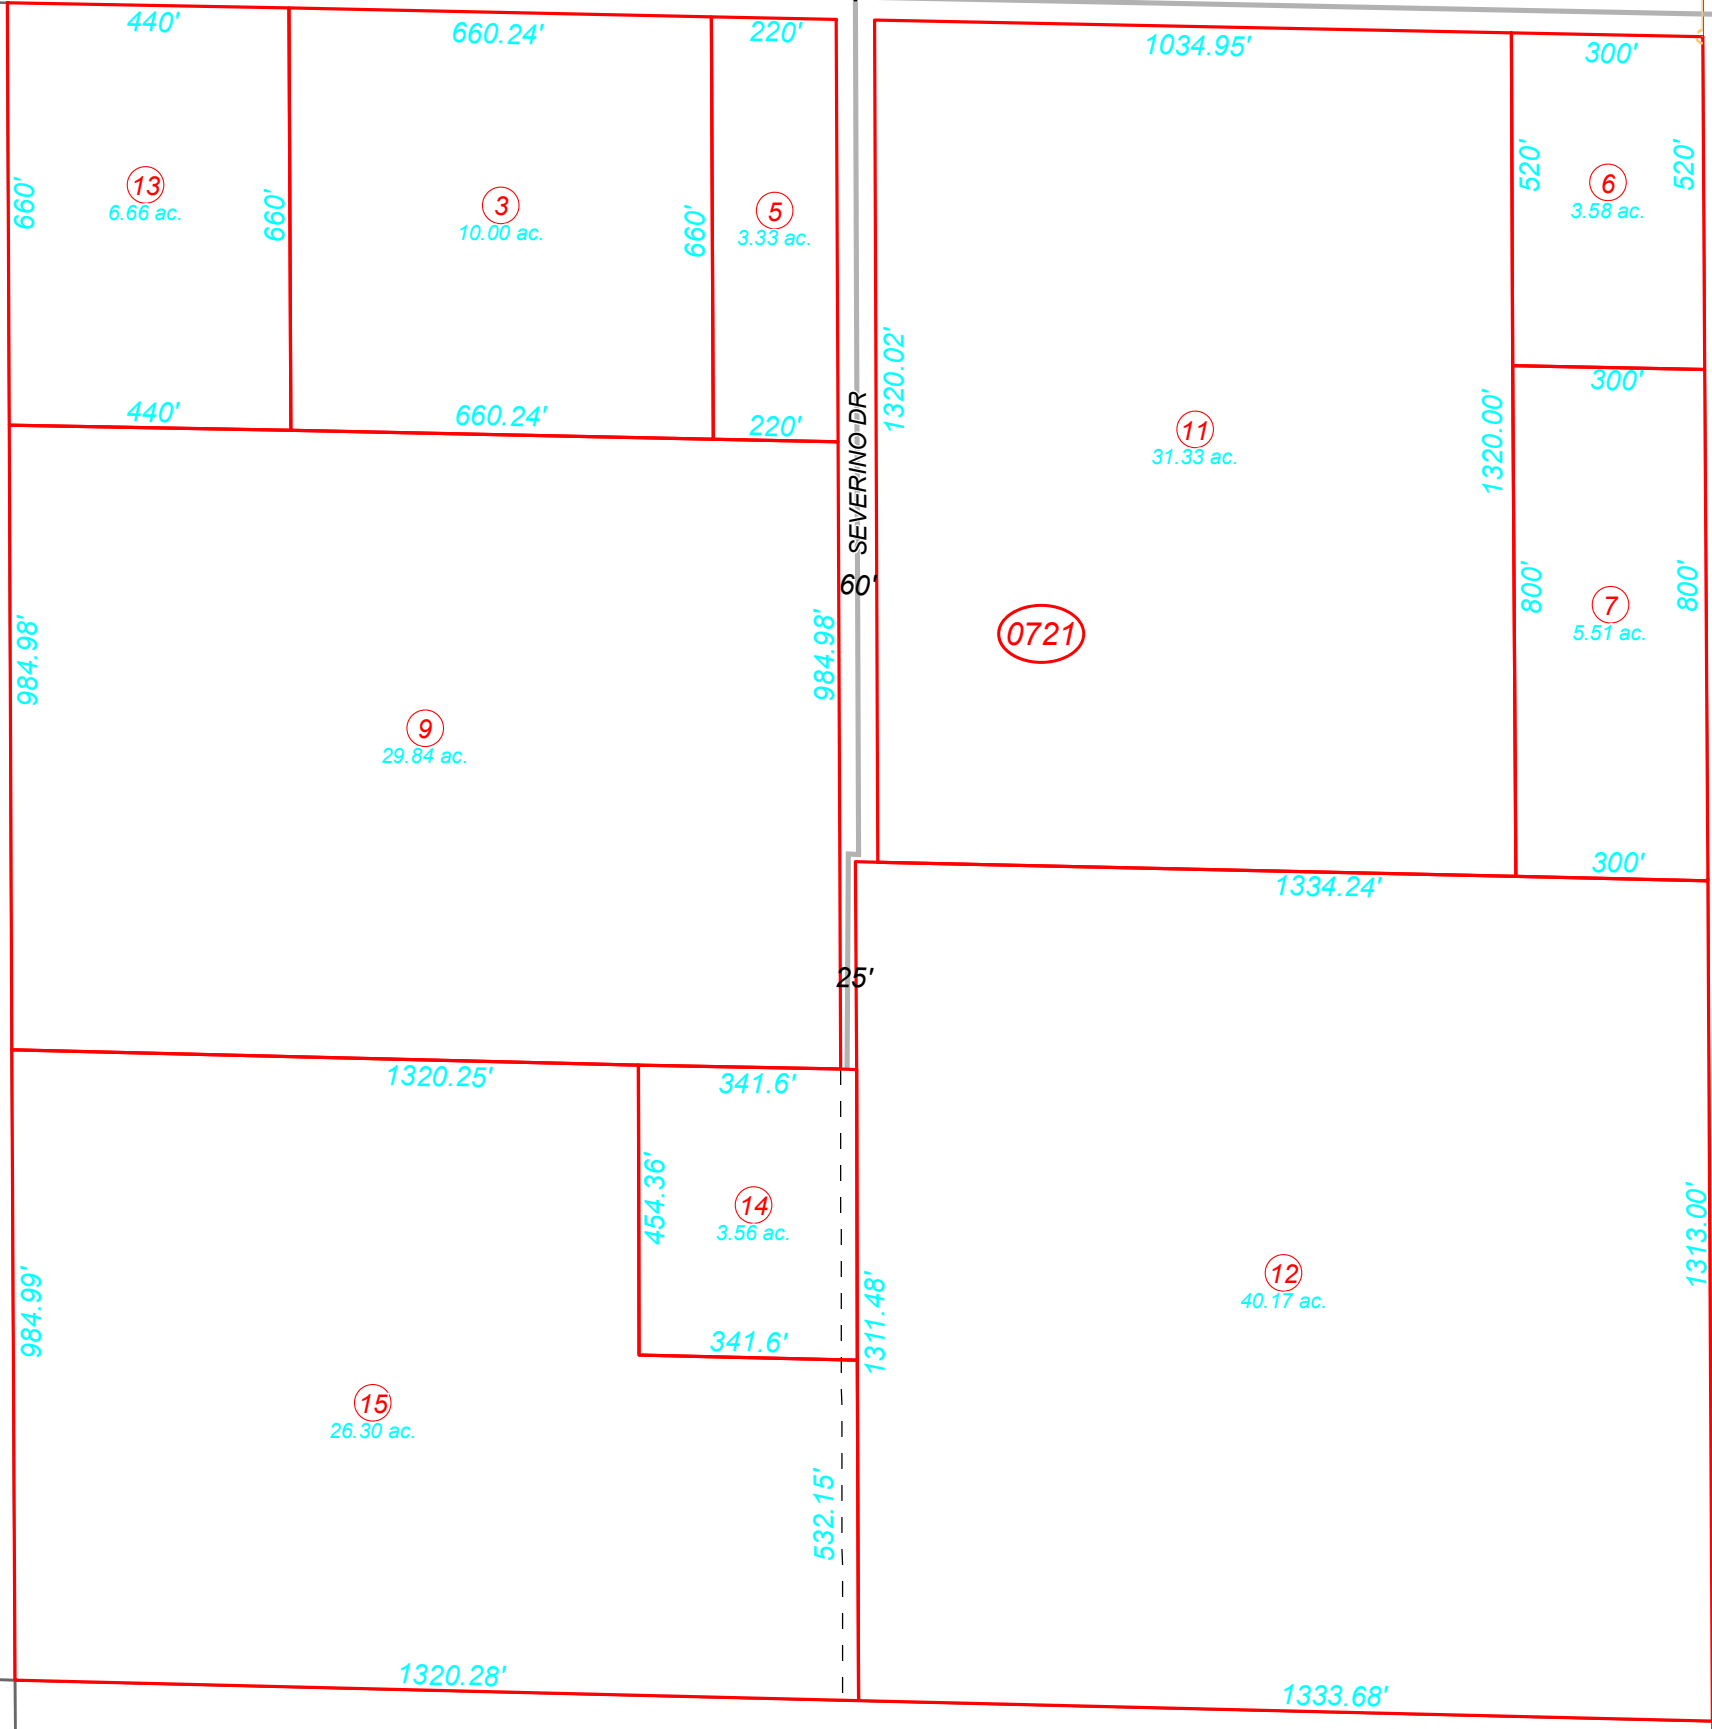

06	05	04	03	02	01
07	08	09	10	11	12
18	17	16	15	14	13
19	20	21	22	23	24
30	29	28	27	26	25
31	32	33	34	35	36

HUMBOLDT COUNTY

NE1/4 SEC. 33 T.42N. R.37E.

NOTE: This plat is for assessment purposes only and does not represent a survey of the lands on this plat.

Map Prepared by:
HUMBOLDT COUNTY ASSESSOR'S OFFICE
WINNEMUCCA, NEVADA 89445

3-72

1"=300'
M.D.B. & M.

42N37E

49
Page 1

HOMESTEAD RD

0721